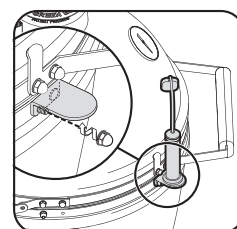

This high-intensity LED grill light has a flexible neck to focus hands-free lighting wherever you need it most. Features a strong magnetic base that connects to a handy mounting bracket – the mounting bracket is designed to easily connect the light to the EGG Band, Modular Nests, Islands and Tables.

Exclusive Big Green Egg design